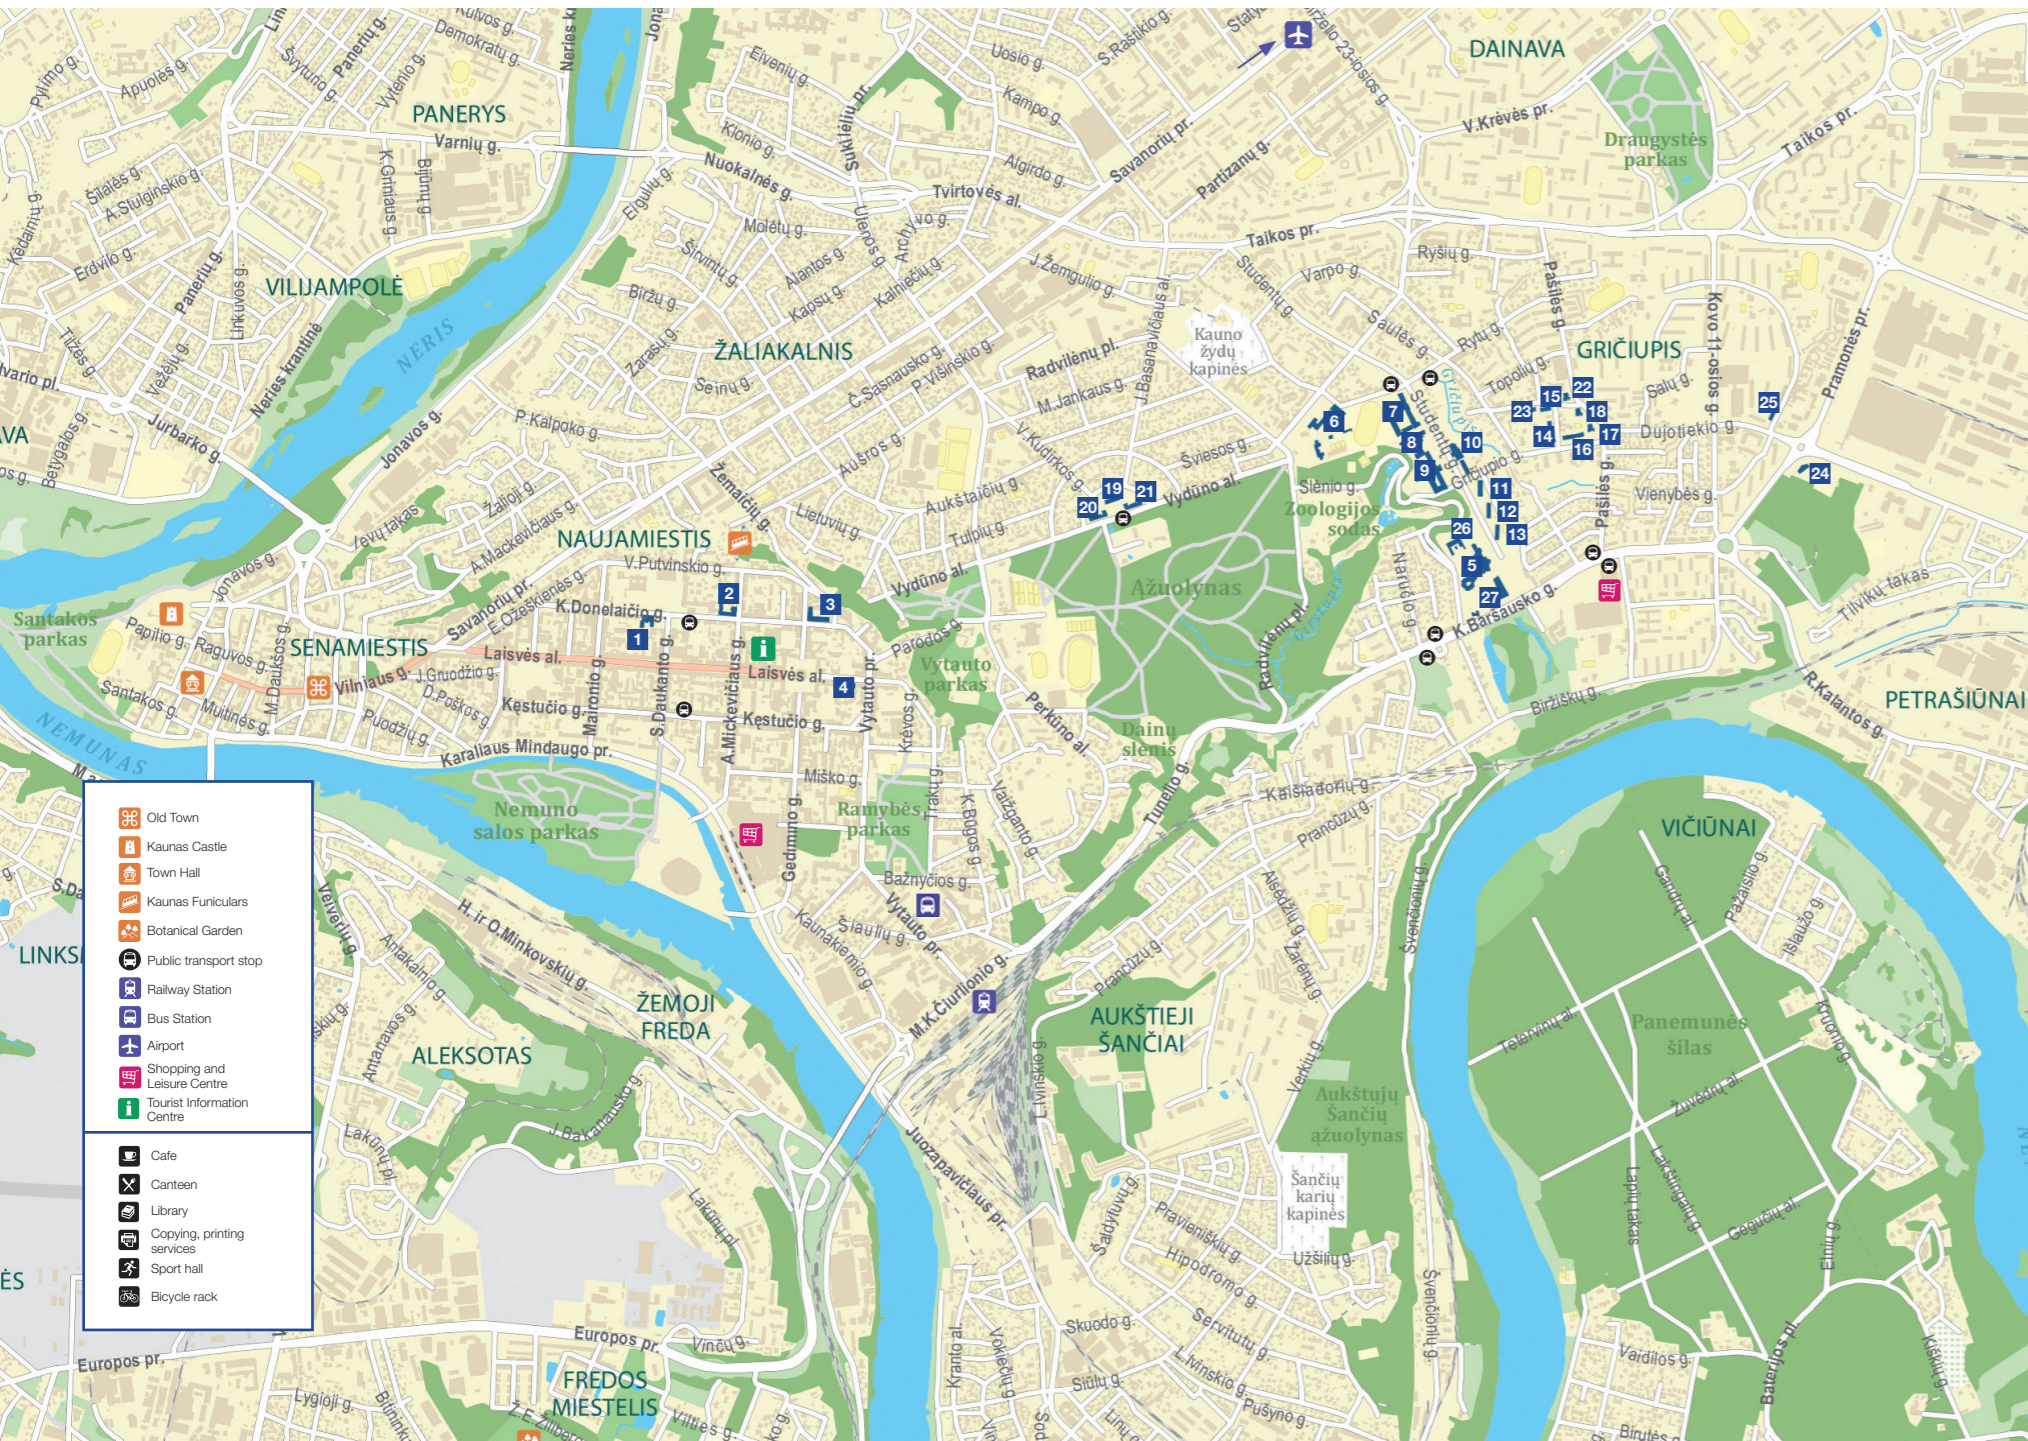

1. With regards to academic issues, contact:

International coordinator	Director of Study Programmes	Academic advisor	Vice-Dean of studies	Enrolment manager
Find him/her in your faculty!	Find him/her in your faculty!	Don't you have academic advisor? You may find him/her in the academic information system.	Find him/her in your faculty!	Jurga Schulze (8 37) 32 38 94 jurga.schulze@ktu.lt

2. With regards to issues concerning your studies, contact:

Tutor	Academic advisor	International Coordinator
Schedule for tutor consultations you may find in the academic information system (Mentorship programme)	Don't you have academic advisor? You may find him/her in the academic information system.	Find him/her in your faculty!

3. With regards to additional assistance, contact:

International coordinator	Student Information Centre	International Studies Office	Psychologist
Find him/her in your faculty!	Studentų St. 50, room 168 8 (37) 300 327 8 (614) 20 055 klausk@ktu.lt	K. Donelaičio St. 73, room 104 (8 37) 30 00 37 international@ktu.lt	Rūta Kavaliauskaitė Studentų st. 50, room 143A for registration (8 37)300 743 psichologas@ktu.lt

4. In case of difficulties due to different expectations, requirements and rules, which emerge from communication with your professors, contact:

International coordinator	Academic advisor
Find him/her in your faculty!	Don't you have academic advisor? You may find him/her in the academic information system.

5. In case you need urgent help or you have health issues, contact:

Emergency help line	INMEDICA clinic
112	Savanorių pr. 169, Kaunas (8 37) 20 28 82 (both receptionists speak English) zaliakalis@inmedica.lt

6. In case of difficulties with regard to immigration procedures and rules, contact:

International Studies Office	Migration Office
K. Donelaičio St. 73, room 104 Tel. (8 37) 30 00 37 international@ktu.lt	Chemijos St. 4b, Kaunas (8 37) 30 32 46, (8 37) 30 32 47 kaunovpk.ms@policija.lt