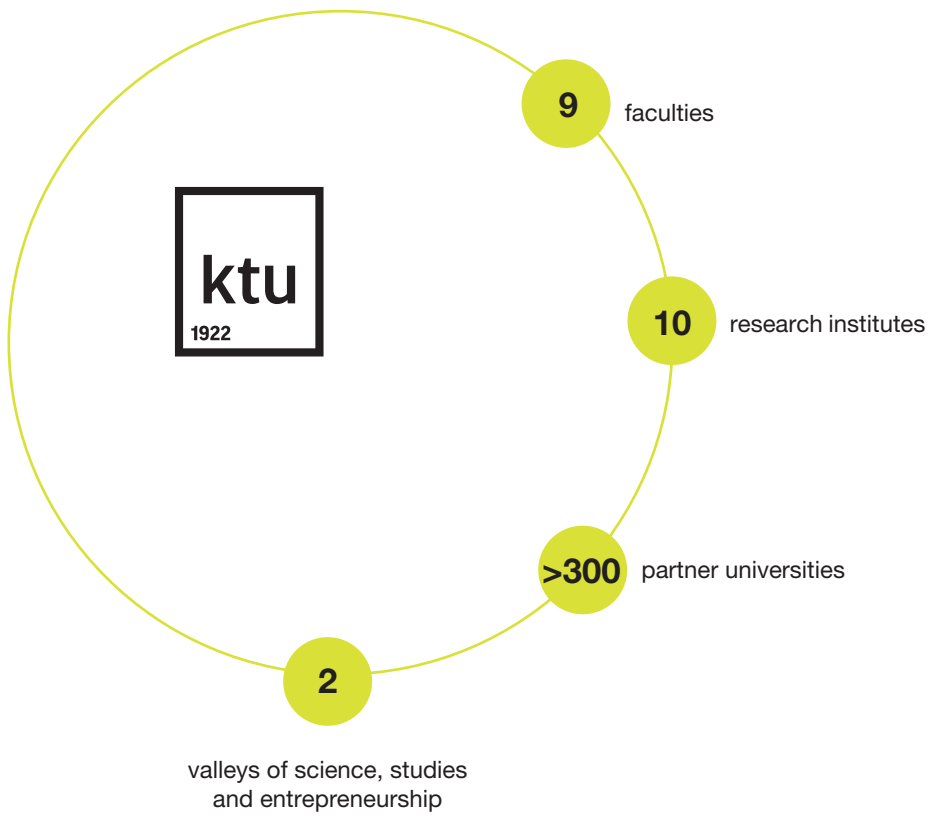

INTERNATIONAL
programmes

kaunas
university of
technology

ca talo gue

2017-2018

STUDY in
LITHUANIA

- KTU Santaka Valley.** Science and business: from idea to product (€ 43 million investment)
- The largest in Lithuania **Mobile Applications Laboratory.** Omnitel, App Camp, Samsung Electronic Baltics SIA
- Intermedix creative hub** (€ 100,000 investment)
- KTU Startup Space:** promotion of young business
- Unique in North Europe, **DesignLibrary** Kaunas unites design, technology and entrepreneurship

No. 1

technical university in Lithuania (*Reitingai, 2016*); among 4 percent of top universities of the world according to QS World University Rankings 2016/2017

> 10,000

students study BSc, MSc and PhD.
10 % of international students

<http://admissions.ktu.edu>

Facebook: [KTU.International.Students](https://www.facebook.com/KTU.International.Students)

ktu.edu